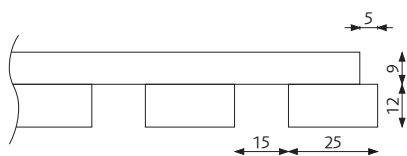

Wallsystems
by Glimakra of Sweden

STANDARDSORTIMENT

RIBBON DESIGN

RECEPTION

Ribbpaneler

2400 x 600 mm

Art.nr

Corten, RecoSilent Black	WR24000050
Black Slate, RecoSilent Black	WR24000051
Alicante, RecoSilent Black	WR24000052
Zement, RecoSilent Black	WR24000053
Zement, RecoSilent Grey	WR24000054
Saturno, RecoSilent Grey	WR24000055
Saturno, RecoSilent Black	WR24000056