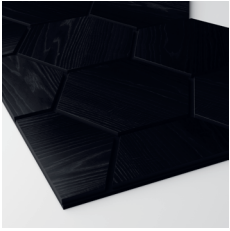

Ribbon Hexagon

Ribbon Hexagon

Ribbon Hexagon Acoustic Panels combine design, with craftsmanship beautifully crafted for a unique look and feel unlike the typical slat walls you come across. The Ribbon Hexagon panels feature a tile pattern that exudes a visually appealing geometric charm. Each tile has been carefully placed to achieve a blend of textures and spaces elevating the aesthetic, complemented by a backdrop of felt for a flawless final touch. The sophisticated design brings out the beauty of the veneer emphasizing its coating that enriches the wood grain patterns creating a robust and low maintenance surface look. Transform your space by choosing from three acoustic felt colours: white, for a touch of brightness, subtle grey tones for an elegant look or classic black hues, for timeless appeal—providing flexibility to complement any area in your home. This quality sound-absorbing panel is designed to enhance the look of Scandinavian style interiors by blending aesthetics with practical functionality without the need for constant maintenance.

Acoustic felt RecoSilent B-s1,d0

Hexagons B-s1,d0 eller B-s2,d0

Lacquer B-s1,d0

Prescription text at FR: Ribbon-Wood, Article name + FR

Ex. Wallsystems, Ribbon-Hexagon, Diamond Oak, black RecoSilent, 2944x791mm, FR

DIMENSIONS

START PANEL

JOINT PANEL

Ribbon Hexagon

OUR STANDARD RANGE

START PANEL

Black Diamond Ash,
RS Black

Black Diamond Ash,
RS Grey

Black Diamond Ash,
RS White

Diamond Walnut,
RS Black

Diamond Walnut,
RS Grey

Diamond Walnut,
RS White

Diamond Oak,
RS Black

Diamond Oak,
RS Grey

Diamond Oak,
RS White

Diamond Ash,
RS Black