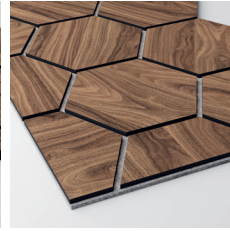

Ribbon Hexagon

Ribbon Hexagon

Ribbon Hexagon Acoustic Panels combine design, with craftsmanship beautifully crafted for a unique look and feel unlike the typical slat walls you come across. The Ribbon Hexagon panels feature a tile pattern that exudes a visually appealing geometric charm. Each tile has been carefully placed to achieve a blend of textures and spaces elevating the aesthetic, complemented by a backdrop of felt for a flawless final touch. The sophisticated design brings out the beauty of the veneer emphasizing its coating that enriches the wood grain patterns creating a robust and low maintenance surface look. Transform your space by choosing from three acoustic felt colours: white, for a touch of brightness, subtle grey tones for an elegant look or classic black hues, for timeless appeal—providing flexibility to complement any area in your home. This quality sound-absorbing panel is designed to enhance the look of Scandinavian style interiors by blending aesthetics with practical functionality without the need for constant maintenance.

Acoustic felt RecoSilent B-s1,d0

Hexagons B-s1,d0 eller B-s2,d0

Lacquer B-s1,d0

Prescription text at FR: Ribbon-Wood, Article name + FR

Ex. Wallsystems, Ribbon-Hexagon, Diamond Oak, black RecoSilent, 2944x791mm, FR

DIMENSIONS

START PANEL

JOINT PANEL

Ribbon Hexagon

OUR STANDARD RANGE

START PANEL

Black Diamond Ash,
RS Black

Black Diamond Ash,
RS Grey

Black Diamond Ash,
RS White

Diamond Walnut,
RS Black

Diamond Walnut,
RS Grey

Diamond Walnut,
RS White

Diamond Oak,
RS Black

Diamond Oak,
RS Grey

Diamond Oak,
RS White

Diamond Ash,
RS Black