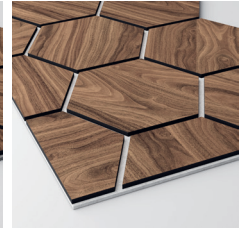

Ribbon Hexagon

Ribbon Hexagon

Ribbon Hexagon Acoustic Panels combine design, with craftsmanship beautifully crafted for a unique look and feel unlike the typical slat walls you come across. The Ribbon Hexagon panels feature a tile pattern that exudes a visually appealing geometric charm. Each tile has been carefully placed to achieve a blend of textures and spaces elevating the aesthetic, complemented by a backdrop of felt for a flawless final touch. The sophisticated design brings out the beauty of the veneer emphasizing its coating that enriches the wood grain patterns creating a robust and low maintenance surface look. Transform your space by choosing from three acoustic felt colours: white, for a touch of brightness, subtle grey tones for an elegant look or classic black hues, for timeless appeal—providing flexibility to complement any area in your home. This quality sound-absorbing panel is designed to enhance the look of Scandinavian style interiors by blending aesthetics with practical functionality without the need for constant maintenance.

Acoustic felt RecoSilent B-s1,d0

Hexagons B-s1,d0 eller B-s2,d0

Lacquer B-s1,d0

Prescription text at FR: Ribbon-Wood, Article name + FR

Ex. Wallsystems, Ribbon-Hexagon, Diamond Oak, black RecoSilent, 2944x791mm, FR

DIMENSIONS

START PANEL

JOINT PANEL

Ribbon Hexagon

OUR STANDARD RANGE

START PANEL

Black Diamond Ash,
RS Black

Black Diamond Ash,
RS Grey

Black Diamond Ash,
RS White

Diamond Walnut,
RS Black

Diamond Walnut,
RS Grey

Diamond Walnut,
RS White

Diamond Oak,
RS Black

Diamond Oak,
RS Grey

Diamond Oak,
RS White

Diamond Ash,
RS Black