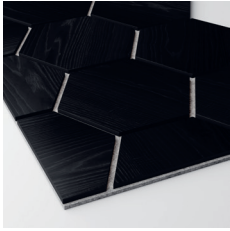

Ribbon Hexagon

Ribbon Hexagon

Ribbon Hexagon Acoustic Panels combine design, with craftsmanship beautifully crafted for a unique look and feel unlike the typical slat walls you come across. The Ribbon Hexagon panels feature a tile pattern that exudes a visually appealing geometric charm. Each tile has been carefully placed to achieve a blend of textures and spaces elevating the aesthetic, complemented by a backdrop of felt for a flawless final touch. The sophisticated design brings out the beauty of the veneer emphasizing its coating that enriches the wood grain patterns creating a robust and low maintenance surface look. Transform your space by choosing from three acoustic felt colours: white, for a touch of brightness, subtle grey tones for an elegant look or classic black hues, for timeless appeal—providing flexibility to complement any area in your home. This quality sound-absorbing panel is designed to enhance the look of Scandinavian style interiors by blending aesthetics with practical functionality without the need for constant maintenance.

Acoustic felt RecoSilent B-s1,d0

Hexagons B-s1,d0 eller B-s2,d0

Lacquer B-s1,d0

Prescription text at FR: Ribbon-Wood, Article name + FR

Ex. Wallsystems, Ribbon-Hexagon, Diamond Oak, black RecoSilent, 2944x791mm, FR

DIMENSIONS

START PANEL

JOINT PANEL

Ribbon Hexagon

OUR STANDARD RANGE

START PANEL

Black Diamond Ash,
RS Black

Black Diamond Ash,
RS Grey

Black Diamond Ash,
RS White

Diamond Walnut,
RS Black

Diamond Walnut,
RS Grey

Diamond Walnut,
RS White

Diamond Oak,
RS Black

Diamond Oak,
RS Grey

Diamond Oak,
RS White

Diamond Ash,
RS Black