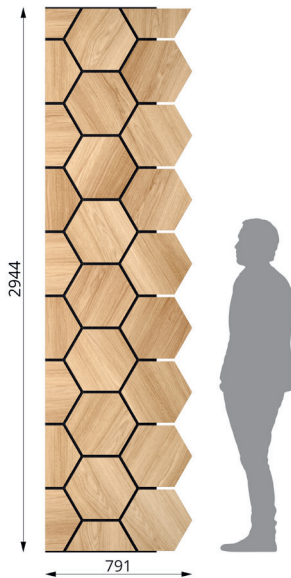

PRESCRIPTION TEXT

Wallsystems, Ribbon-Hexagon, Diamond Oak, black RecoSilent, 2944x791mm.

FIRE PROPERTIES

Standard range:

Acoustic felt RecoSilent B-s1,d0

Hexagons D-s2,d0

Varnish D-s2,d0

FR (FR=Fireclass)

Acoustic felt RecoSilent B-s1,d0

Hexagons B-s1,d0 eller B-s2,d0

Lacquer B-s1,d0

Prescription text at FR: Ribbon-Wood, Article name + FR

Ex. Wallsystems, Ribbon-Hexagon, Diamond Oak, black RecoSilent, 2944x791mm, FR

DIMENSIONS

START PANEL

JOINT PANEL

Ribbon Hexagon

OUR STANDARD RANGE

START PANEL

Black Diamond Ash,
RS Black

Black Diamond Ash,
RS Grey