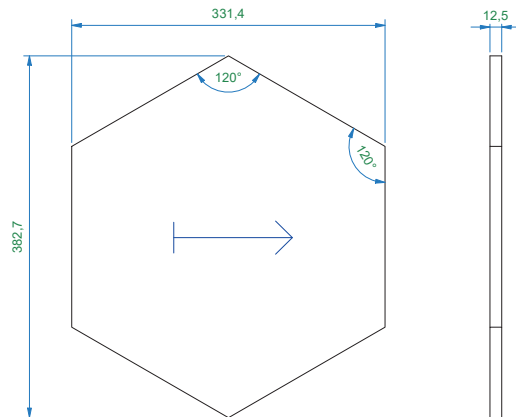

DIMENSIONS

START PANEL

JOINT PANEL

Ribbon Hexagon

OUR STANDARD RANGE

START PANEL

Black Diamond Ash,
RS Black

Black Diamond Ash,
RS Grey