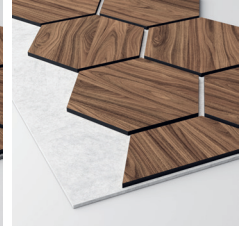

Ribbon Hexagon

Ribbon Hexagon

Ribbon Hexagon Acoustic Panels combine design, with craftsmanship beautifully crafted for a unique look and feel unlike the typical slat walls you come across. The Ribbon Hexagon panels feature a tile pattern that exudes a visually appealing geometric charm. Each tile has been carefully placed to achieve a blend of textures and spaces elevating the aesthetic, complemented by a backdrop of felt for a flawless final touch. The sophisticated design brings out the beauty of the veneer emphasizing its coating that enriches the wood grain patterns creating a robust and low maintenance surface look. Transform your space by choosing from three acoustic felt colours: white, for a touch of brightness, subtle grey tones for an elegant look or classic black hues, for timeless appeal—providing flexibility to complement any area in your home. This quality sound-absorbing panel is designed to enhance the look of Scandinavian style interiors by blending aesthetics with practical functionality without the need for constant maintenance.

Diamond Ash,
RS Grey

Diamond Ash,
RS White

JOINT PANEL

Black Diamond Ash,
RS Black

Black Diamond Ash,
RS Grey

Black Diamond Ash,
RS White

Diamond Walnut,
RS Black

Diamond Walnut,
RS Grey