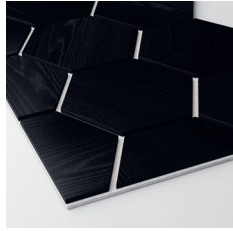

Ribbon Hexagon

Ribbon Hexagon

Ribbon Hexagon Acoustic Panels combine design, with craftsmanship beautifully crafted for a unique look and feel unlike the typical slat walls you come across. The Ribbon Hexagon panels feature a tile pattern that exudes a visually appealing geometric charm. Each tile has been carefully placed to achieve a blend of textures and spaces elevating the aesthetic, complemented by a backdrop of felt for a flawless final touch. The sophisticated design brings out the beauty of the veneer emphasizing its coating that enriches the wood grain patterns creating a robust and low maintenance surface look. Transform your space by choosing from three acoustic felt colours: white, for a touch of brightness, subtle grey tones for an elegant look or classic black hues, for timeless appeal—providing flexibility to complement any area in your home. This quality sound-absorbing panel is designed to enhance the look of Scandinavian style interiors by blending aesthetics with practical functionality without the need for constant maintenance.

Acoustic felt RecoSilent B-s1,d0

Hexagons B-s1,d0 eller B-s2,d0

Lacquer B-s1,d0

Prescription text at FR: Ribbon-Wood, Article name + FR

Ex. Wallsystems, Ribbon-Hexagon, Diamond Oak, black RecoSilent, 2944x791mm, FR

DIMENSIONS

START PANEL

JOINT PANEL

Ribbon Hexagon

OUR STANDARD RANGE

START PANEL

Black Diamond Ash,
RS Black

Black Diamond Ash,
RS Grey

Black Diamond Ash,
RS White

Diamond Walnut,
RS Black

Diamond Walnut,
RS Grey

Diamond Walnut,
RS White

Diamond Oak,
RS Black

Diamond Oak,
RS Grey

Diamond Oak,
RS White

Diamond Ash,
RS Black