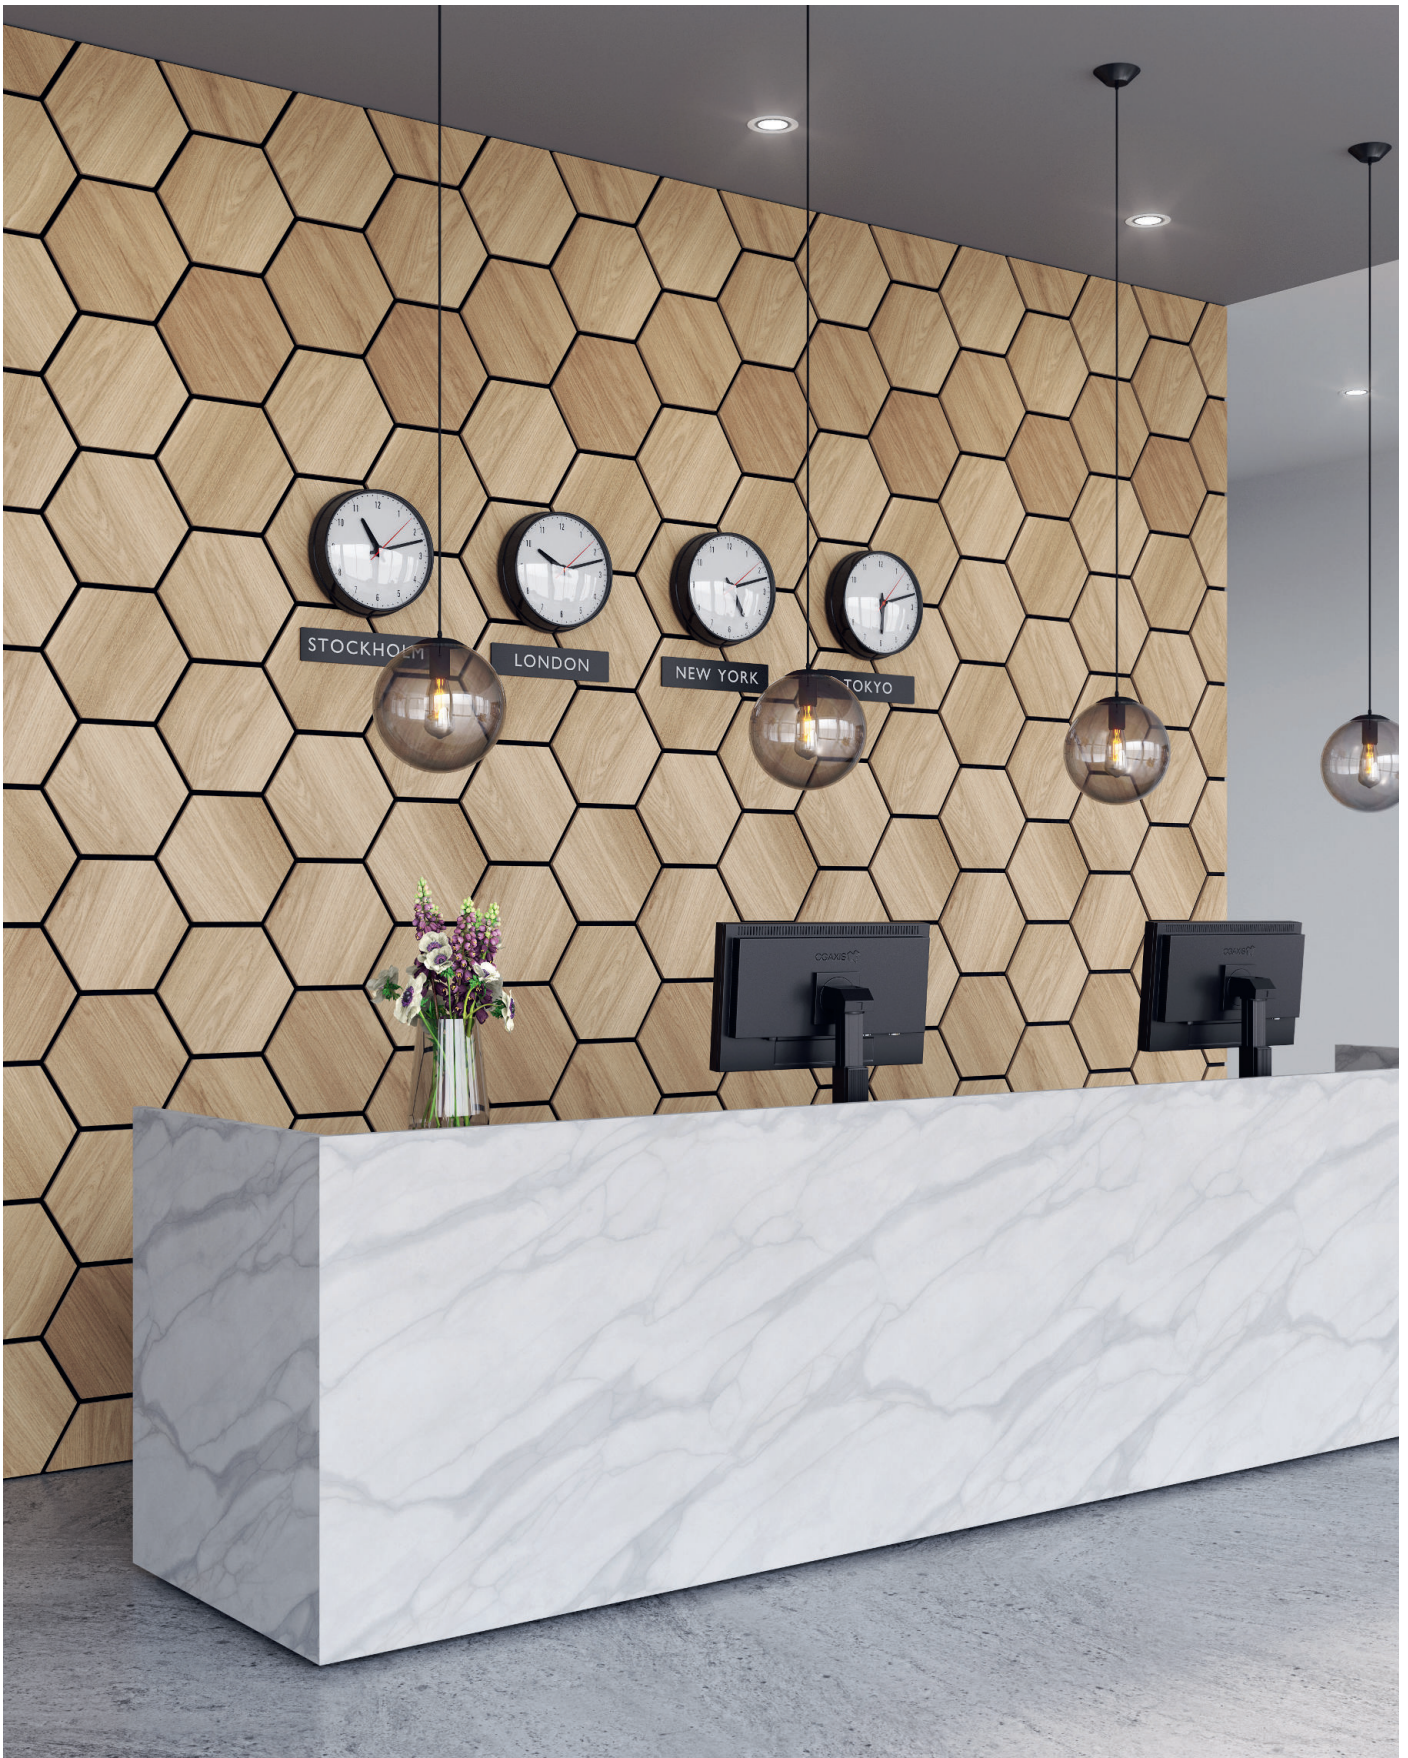

Ribbon Hexagon

Ribbon Hexagon

Ribbon Hexagon Acoustic Panels combine design, with craftsmanship beautifully crafted for a unique look and feel unlike the typical slat walls you come across. The Ribbon Hexagon panels feature a tile pattern that exudes a visually appealing geometric charm. Each tile has been carefully placed to achieve a blend of textures and spaces elevating the aesthetic, complemented by a backdrop of felt for a flawless final touch. The sophisticated design brings out the beauty of the veneer emphasizing its coating that enriches the wood grain patterns creating a robust and low maintenance surface look. Transform your space by choosing from three acoustic felt colours: white, for a touch of brightness, subtle grey tones for an elegant look or classic black hues, for timeless appeal—providing flexibility to complement any area in your home. This quality sound-absorbing panel is designed to enhance the look of Scandinavian style interiors by blending aesthetics with practical functionality without the need for constant maintenance.