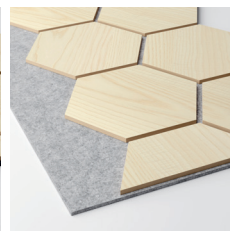

Ribbon Hexagon

Ribbon Hexagon

Ribbon Hexagon Acoustic Panels combine design, with craftsmanship beautifully crafted for a unique look and feel unlike the typical slat walls you come across. The Ribbon Hexagon panels feature a tile pattern that exudes a visually appealing geometric charm. Each tile has been carefully placed to achieve a blend of textures and spaces elevating the aesthetic, complemented by a backdrop of felt for a flawless final touch. The sophisticated design brings out the beauty of the veneer emphasizing its coating that enriches the wood grain patterns creating a robust and low maintenance surface look. Transform your space by choosing from three acoustic felt colours: white, for a touch of brightness, subtle grey tones for an elegant look or classic black hues, for timeless appeal—providing flexibility to complement any area in your home. This quality sound-absorbing panel is designed to enhance the look of Scandinavian style interiors by blending aesthetics with practical functionality without the need for constant maintenance.

Diamond Walnut,
RS White

Diamond Oak,
RS Black

Diamond Oak,
RS Grey

Diamond Oak,
RS White

Diamond Ash,
RS Black

Diamond Ash,
RS Grey

Diamond Ash,
RS White

ACCESSORIES