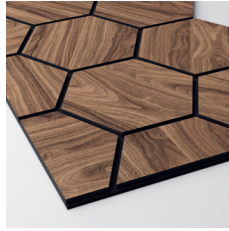

Ribbon Hexagon

Ribbon Hexagon

Ribbon Hexagon Acoustic Panels combine design, with craftsmanship beautifully crafted for a unique look and feel unlike the typical slat walls you come across. The Ribbon Hexagon panels feature a tile pattern that exudes a visually appealing geometric charm. Each tile has been carefully placed to achieve a blend of textures and spaces elevating the aesthetic, complemented by a backdrop of felt for a flawless final touch. The sophisticated design brings out the beauty of the veneer emphasizing its coating that enriches the wood grain patterns creating a robust and low maintenance surface look. Transform your space by choosing from three acoustic felt colours: white, for a touch of brightness, subtle grey tones for an elegant look or classic black hues, for timeless appeal—providing flexibility to complement any area in your home. This quality sound-absorbing panel is designed to enhance the look of Scandinavian style interiors by blending aesthetics with practical functionality without the need for constant maintenance.

Acoustic felt RecoSilent B-s1,d0

Hexagons B-s1,d0 eller B-s2,d0

Lacquer B-s1,d0

Prescription text at FR: Ribbon-Wood, Article name + FR

Ex. Wallsystems, Ribbon-Hexagon, Diamond Oak, black RecoSilent, 2944x791mm, FR

DIMENSIONS

START PANEL

JOINT PANEL

Ribbon Hexagon

OUR STANDARD RANGE

START PANEL

Black Diamond Ash,
RS Black

Black Diamond Ash,
RS Grey

Black Diamond Ash,
RS White

Diamond Walnut,
RS Black

Diamond Walnut,
RS Grey

Diamond Walnut,
RS White

Diamond Oak,
RS Black

Diamond Oak,
RS Grey

Diamond Oak,
RS White

Diamond Ash,
RS Black