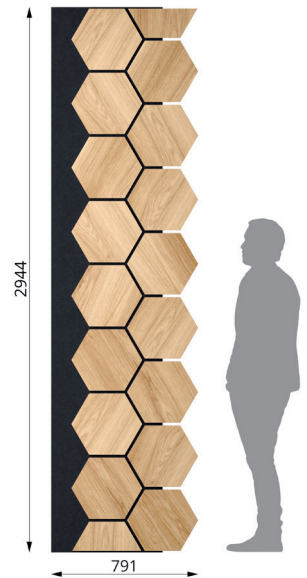

Ribbon Hexagon

Ribbon Hexagon

Ribbon Hexagon Acoustic Panels combine design, with craftsmanship beautifully crafted for a unique look and feel unlike the typical slat walls you come across. The Ribbon Hexagon panels feature a tile pattern that exudes a visually appealing geometric charm. Each tile has been carefully placed to achieve a blend of textures and spaces elevating the aesthetic, complemented by a backdrop of felt for a flawless final touch. The sophisticated design brings out the beauty of the veneer emphasizing its coating that enriches the wood grain patterns creating a robust and low maintenance surface look. Transform your space by choosing from three acoustic felt colours: white, for a touch of brightness, subtle grey tones for an elegant look or classic black hues, for timeless appeal—providing flexibility to complement any area in your home. This quality sound-absorbing panel is designed to enhance the look of Scandinavian style interiors by blending aesthetics with practical functionality without the need for constant maintenance.

PRESCRIPTION TEXT

Wallsystems, Ribbon-Hexagon, Diamond Oak, black RecoSilent, 2944x791mm.

FIRE PROPERTIES

Standard range:

Acoustic felt RecoSilent B-s1,d0

Hexagons D-s2,d0

Varnish D-s2,d0

FR (FR=Fireclass)

Acoustic felt RecoSilent B-s1,d0

Hexagons B-s1,d0 eller B-s2,d0

Lacquer B-s1,d0

Prescription text at FR: Ribbon-Wood, Article name + FR

Ex. Wallsystems, Ribbon-Hexagon, Diamond Oak, black RecoSilent, 2944x791mm, FR

DIMENSIONS

START PANEL

JOINT PANEL

Ribbon Hexagon

OUR STANDARD RANGE

START PANEL

Black Diamond Ash,
RS Black

Black Diamond Ash,
RS Grey