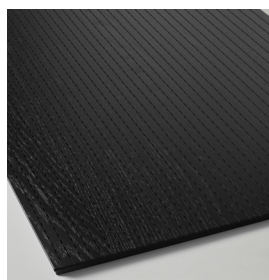

WS-Wood Linear Vägghpanel Black Diamond Ash, 16 mm.