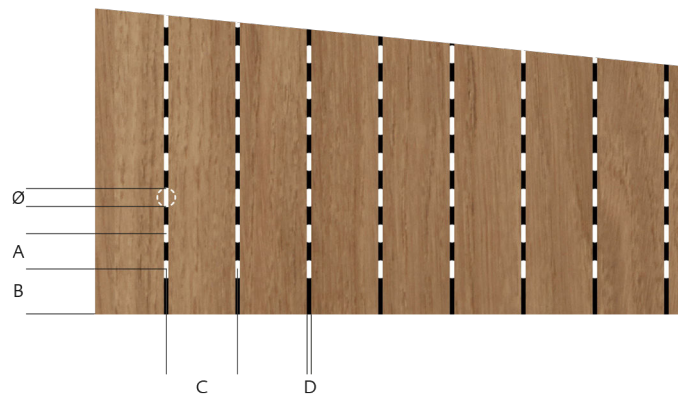

WS-Wood Linear 32mm