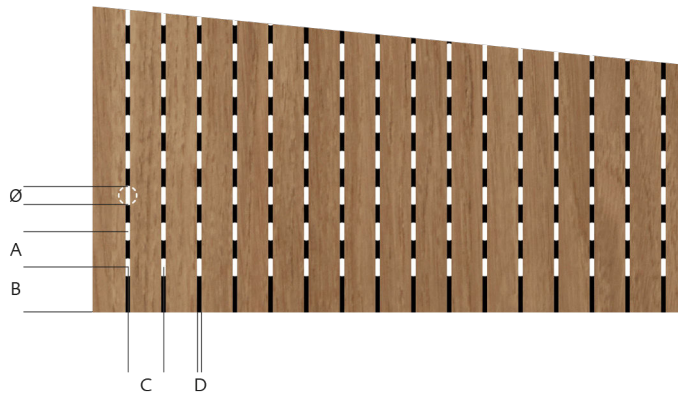

SPÅRNINGAR

WS-Wood Linear 16mm

Ø = 8 mm
A = 16 mm
B = 20,5 mm
C = 16 mm
D = 2 mm