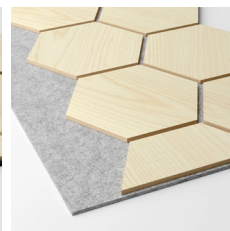

Ribbon Hexagon

Ribbon Hexagon

Ribbon Hexagon Acoustic Panels combine design, with craftsmanship beautifully crafted for a unique look and feel unlike the typical slat walls you come across. The Ribbon Hexagon panels feature a tile pattern that exudes a visually appealing geometric charm. Each tile has been carefully placed to achieve a blend of textures and spaces elevating the aesthetic, complemented by a backdrop of felt for a flawless final touch. The sophisticated design brings out the beauty of the veneer emphasizing its coating that enriches the wood grain patterns creating a robust and low maintenance surface look. Transform your space by choosing from three acoustic felt colours: white, for a touch of brightness, subtle grey tones for an elegant look or classic black hues, for timeless appeal—providing flexibility to complement any area in your home. This quality sound-absorbing panel is designed to enhance the look of Scandinavian style interiors by blending aesthetics with practical functionality without the need for constant maintenance.

Diamond Walnut,
RS Grey

Diamond Walnut,
RS White

Diamond Oak,
RS Black

Diamond Oak,
RS Grey

Diamond Oak,
RS White

Diamond Ash,
RS Black

Diamond Ash,
RS Grey

Diamond Ash,
RS White