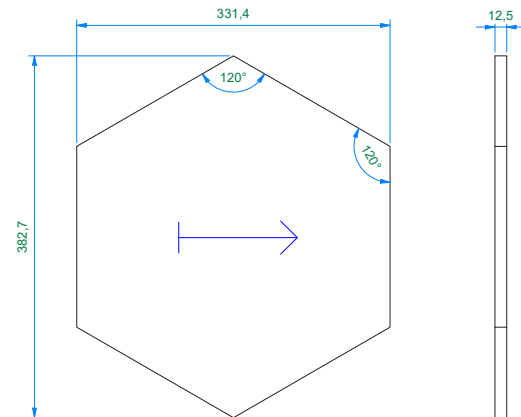

Ex. Wallsystems, Ribbon-Hexagon, Diamond Oak, Recosilent Black, 2944x791mm, FR

DIMENSIONS

START PANEL

JOINT PANEL

Ribbon Hexagon

OUR STANDARD RANGE

START PANEL

Black Diamond Ash,
RS Black