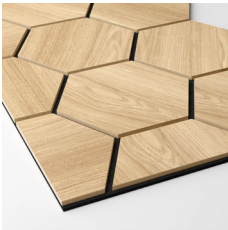

Ribbon Hexagon

Ribbon Hexagon

Ribbon Hexagon Acoustic Panels combine design, with craftsmanship beautifully crafted for a unique look and feel unlike the typical slat walls you come across. The Ribbon Hexagon panels feature a tile pattern that exudes a visually appealing geometric charm. Each tile has been carefully placed to achieve a blend of textures and spaces elevating the aesthetic, complemented by a backdrop of felt for a flawless final touch. The sophisticated design brings out the beauty of the veneer emphasizing its coating that enriches the wood grain patterns creating a robust and low maintenance surface look. Transform your space by choosing from three acoustic felt colours: white, for a touch of brightness, subtle grey tones for an elegant look or classic black hues, for timeless appeal—providing flexibility to complement any area in your home. This quality sound-absorbing panel is designed to enhance the look of Scandinavian style interiors by blending aesthetics with practical functionality without the need for constant maintenance.

Black Diamond Ash,
RS Grey

Black Diamond Ash,
RS White

Diamond Walnut,
RS Black

Diamond Walnut,
RS Grey

Diamond Walnut,
RS White

Diamond Oak,
RS Black

Diamond Oak,
RS Grey

Diamond Oak,
RS White