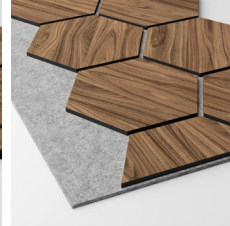

Diamond Walnut,
RS Grey