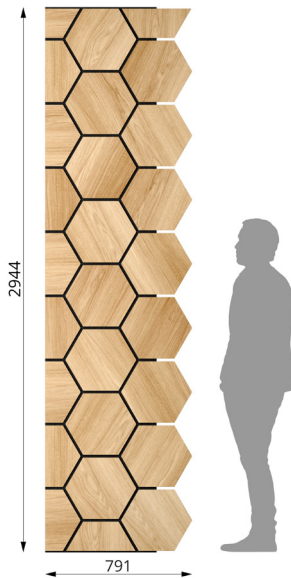

Ribbon Hexagon

Ribbon Hexagon

Ribbon Hexagon Acoustic Panels combine design, with craftsmanship beautifully crafted for a unique look and feel unlike the typical slat walls you come across. The Ribbon Hexagon panels feature a tile pattern that exudes a visually appealing geometric charm. Each tile has been carefully placed to achieve a blend of textures and spaces elevating the aesthetic, complemented by a backdrop of felt for a flawless final touch. The sophisticated design brings out the beauty of the veneer emphasizing its coating that enriches the wood grain patterns creating a robust and low maintenance surface look. Transform your space by choosing from three acoustic felt colours: white, for a touch of brightness, subtle grey tones for an elegant look or classic black hues, for timeless appeal—providing flexibility to complement any area in your home. This quality sound-absorbing panel is designed to enhance the look of Scandinavian style interiors by blending aesthetics with practical functionality without the need for constant maintenance.

INFORMATION

Surface layer	0.6mm veneer.
Surface treatment	Lacquered (water-based lacquer)
Board material	12 mm standard or through-dyed black MDF
Acoustic felt	Black RecoSilent (RS), 9mm recycled PET. Black, grey or white,
Thickness	22 mm
Size	2944x791mm Can be cut for surcharge.
Assembly	Glued (0,5/panel).
Manufacturing	Tranås and Vittaryd.

Standard range:

Acoustic felt	RecoSilent B-s1,d0
Hexagons	D-s2,d0

FR (FR=Fireclass)

Acoustic felt	RecoSilent B-s1,d0
Hexagons	B-s1,d0 eller B-s2,d0
Lacquer	B-s1,d0

Prescription text at FR: Ribbon-Hexagon, Article name + FR

Ex. Wallsystems, Ribbon-Hexagon, Diamond Oak, Recosilent Black, 2944x791mm, FR

DIMENSIONS

START PANEL

JOINT PANEL

Ribbon Hexagon

OUR STANDARD RANGE

START PANEL

Black Diamond Ash,
RS Black