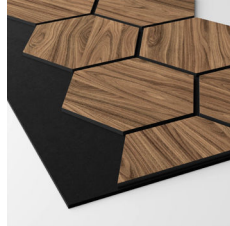

Ribbon Hexagon

Ribbon Hexagon

Ribbon Hexagon Acoustic Panels combine design, with craftsmanship beautifully crafted for a unique look and feel unlike the typical slat walls you come across. The Ribbon Hexagon panels feature a tile pattern that exudes a visually appealing geometric charm. Each tile has been carefully placed to achieve a blend of textures and spaces elevating the aesthetic, complemented by a backdrop of felt for a flawless final touch. The sophisticated design brings out the beauty of the veneer emphasizing its coating that enriches the wood grain patterns creating a robust and low maintenance surface look. Transform your space by choosing from three acoustic felt colours: white, for a touch of brightness, subtle grey tones for an elegant look or classic black hues, for timeless appeal—providing flexibility to complement any area in your home. This quality sound-absorbing panel is designed to enhance the look of Scandinavian style interiors by blending aesthetics with practical functionality without the need for constant maintenance.

Black Diamond Ash,
RS Grey

Black Diamond Ash,
RS White

Diamond Walnut,
RS Black

Diamond Walnut,
RS Grey

Diamond Walnut,
RS White

Diamond Oak,
RS Black

Diamond Oak,
RS Grey

Diamond Oak,
RS White

Diamond Ash,
RS Black

Diamond Ash,
RS Grey

Diamond Ash,
RS White

JOINT PANEL

Black Diamond Ash,
RS Black

Black Diamond Ash,
RS Grey

Black Diamond Ash,
RS White

Diamond Walnut,
RS Black