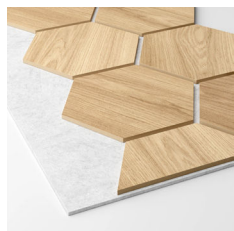

Ribbon Hexagon

Ribbon Hexagon

Ribbon Hexagon Acoustic Panels combine design, with craftsmanship beautifully crafted for a unique look and feel unlike the typical slat walls you come across. The Ribbon Hexagon panels feature a tile pattern that exudes a visually appealing geometric charm. Each tile has been carefully placed to achieve a blend of textures and spaces elevating the aesthetic, complemented by a backdrop of felt for a flawless final touch. The sophisticated design brings out the beauty of the veneer emphasizing its coating that enriches the wood grain patterns creating a robust and low maintenance surface look. Transform your space by choosing from three acoustic felt colours: white, for a touch of brightness, subtle grey tones for an elegant look or classic black hues, for timeless appeal—providing flexibility to complement any area in your home. This quality sound-absorbing panel is designed to enhance the look of Scandinavian style interiors by blending aesthetics with practical functionality without the need for constant maintenance.

Diamond Walnut,
RS Grey

Diamond Walnut,
RS White

Diamond Oak,
RS Black

Diamond Oak,
RS Grey

Diamond Oak,
RS White

Diamond Ash,
RS Black

Diamond Ash,
RS Grey

Diamond Ash,
RS White