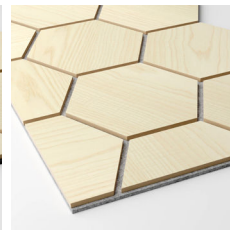

Diamond Ash,
RS Grey