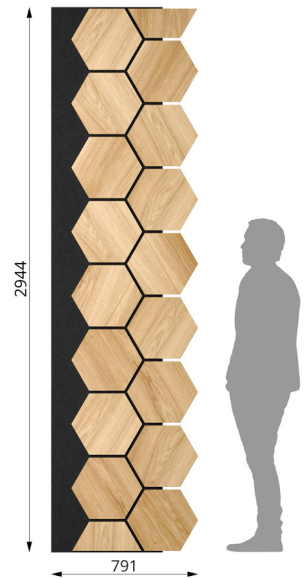

Ribbon Hexagon

Ribbon Hexagon

Ribbon Hexagon Acoustic Panels combine design, with craftsmanship beautifully crafted for a unique look and feel unlike the typical slat walls you come across. The Ribbon Hexagon panels feature a tile pattern that exudes a visually appealing geometric charm. Each tile has been carefully placed to achieve a blend of textures and spaces elevating the aesthetic, complemented by a backdrop of felt for a flawless final touch. The sophisticated design brings out the beauty of the veneer emphasizing its coating that enriches the wood grain patterns creating a robust and low maintenance surface look. Transform your space by choosing from three acoustic felt colours: white, for a touch of brightness, subtle grey tones for an elegant look or classic black hues, for timeless appeal—providing flexibility to complement any area in your home. This quality sound-absorbing panel is designed to enhance the look of Scandinavian style interiors by blending aesthetics with practical functionality without the need for constant maintenance.

Standard range:

Acoustic felt	RecoSilent B-s1,d0
Hexagons	D-s2,d0

FR (FR=Fireclass)

Acoustic felt	RecoSilent B-s1,d0
Hexagons	B-s1,d0 eller B-s2,d0
Lacquer	B-s1,d0

Prescription text at FR: Ribbon-Hexagon, Article name + FR

Ex. Wallsystems, Ribbon-Hexagon, Diamond Oak, Recosilent Black, 2944x791mm, FR

DIMENSIONS

START PANEL

JOINT PANEL

Ribbon Hexagon

OUR STANDARD RANGE

START PANEL

Black Diamond Ash,
RS Black