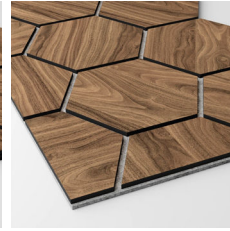

Ribbon Hexagon

Ribbon Hexagon

Ribbon Hexagon Acoustic Panels combine design, with craftsmanship beautifully crafted for a unique look and feel unlike the typical slat walls you come across. The Ribbon Hexagon panels feature a tile pattern that exudes a visually appealing geometric charm. Each tile has been carefully placed to achieve a blend of textures and spaces elevating the aesthetic, complemented by a backdrop of felt for a flawless final touch. The sophisticated design brings out the beauty of the veneer emphasizing its coating that enriches the wood grain patterns creating a robust and low maintenance surface look. Transform your space by choosing from three acoustic felt colours: white, for a touch of brightness, subtle grey tones for an elegant look or classic black hues, for timeless appeal—providing flexibility to complement any area in your home. This quality sound-absorbing panel is designed to enhance the look of Scandinavian style interiors by blending aesthetics with practical functionality without the need for constant maintenance.

Standard range:

Acoustic felt	RecoSilent B-s1,d0
Hexagons	D-s2,d0

FR (FR=Fireclass)

Acoustic felt	RecoSilent B-s1,d0
Hexagons	B-s1,d0 eller B-s2,d0
Lacquer	B-s1,d0

Prescription text at FR: Ribbon-Hexagon, Article name + FR

Ex. Wallsystems, Ribbon-Hexagon, Diamond Oak, Recosilent Black, 2944x791mm, FR

DIMENSIONS

START PANEL

JOINT PANEL

Ribbon Hexagon

OUR STANDARD RANGE

START PANEL

Black Diamond Ash,
RS Black

Black Diamond Ash,
RS Grey

Black Diamond Ash,
RS White

Diamond Walnut,
RS Black

Diamond Walnut,
RS Grey

Diamond Walnut,
RS White

Diamond Oak,
RS Black

Diamond Oak,
RS Grey

Diamond Oak,
RS White