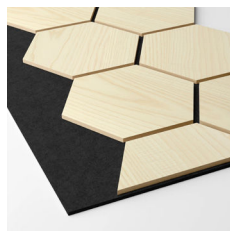

Ribbon Hexagon

Ribbon Hexagon

Ribbon Hexagon Acoustic Panels combine design, with craftsmanship beautifully crafted for a unique look and feel unlike the typical slat walls you come across. The Ribbon Hexagon panels feature a tile pattern that exudes a visually appealing geometric charm. Each tile has been carefully placed to achieve a blend of textures and spaces elevating the aesthetic, complemented by a backdrop of felt for a flawless final touch. The sophisticated design brings out the beauty of the veneer emphasizing its coating that enriches the wood grain patterns creating a robust and low maintenance surface look. Transform your space by choosing from three acoustic felt colours: white, for a touch of brightness, subtle grey tones for an elegant look or classic black hues, for timeless appeal—providing flexibility to complement any area in your home. This quality sound-absorbing panel is designed to enhance the look of Scandinavian style interiors by blending aesthetics with practical functionality without the need for constant maintenance.

Diamond Walnut,
RS Grey

Diamond Walnut,
RS White

Diamond Oak,
RS Black

Diamond Oak,
RS Grey

Diamond Oak,
RS White

Diamond Ash,
RS Black

Diamond Ash,
RS Grey

Diamond Ash,
RS White