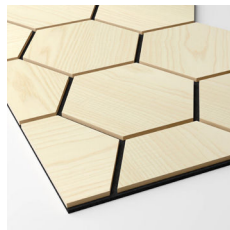

Ribbon Hexagon

Ribbon Hexagon

Ribbon Hexagon Acoustic Panels combine design, with craftsmanship beautifully crafted for a unique look and feel unlike the typical slat walls you come across. The Ribbon Hexagon panels feature a tile pattern that exudes a visually appealing geometric charm. Each tile has been carefully placed to achieve a blend of textures and spaces elevating the aesthetic, complemented by a backdrop of felt for a flawless final touch. The sophisticated design brings out the beauty of the veneer emphasizing its coating that enriches the wood grain patterns creating a robust and low maintenance surface look. Transform your space by choosing from three acoustic felt colours: white, for a touch of brightness, subtle grey tones for an elegant look or classic black hues, for timeless appeal—providing flexibility to complement any area in your home. This quality sound-absorbing panel is designed to enhance the look of Scandinavian style interiors by blending aesthetics with practical functionality without the need for constant maintenance.

Black Diamond Ash,
RS Grey

Black Diamond Ash,
RS White

Diamond Walnut,
RS Black

Diamond Walnut,
RS Grey

Diamond Walnut,
RS White

Diamond Oak,
RS Black

Diamond Oak,
RS Grey

Diamond Oak,
RS White