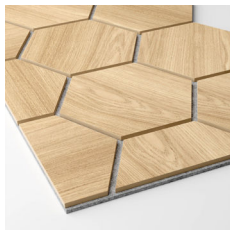

Ribbon Hexagon

Ribbon Hexagon

Ribbon Hexagon Acoustic Panels combine design, with craftsmanship beautifully crafted for a unique look and feel unlike the typical slat walls you come across. The Ribbon Hexagon panels feature a tile pattern that exudes a visually appealing geometric charm. Each tile has been carefully placed to achieve a blend of textures and spaces elevating the aesthetic, complemented by a backdrop of felt for a flawless final touch. The sophisticated design brings out the beauty of the veneer emphasizing its coating that enriches the wood grain patterns creating a robust and low maintenance surface look. Transform your space by choosing from three acoustic felt colours: white, for a touch of brightness, subtle grey tones for an elegant look or classic black hues, for timeless appeal—providing flexibility to complement any area in your home. This quality sound-absorbing panel is designed to enhance the look of Scandinavian style interiors by blending aesthetics with practical functionality without the need for constant maintenance.

Black Diamond Ash,
RS Grey

Black Diamond Ash,
RS White

Diamond Walnut,
RS Black

Diamond Walnut,
RS Grey

Diamond Walnut,
RS White

Diamond Oak,
RS Black

Diamond Oak,
RS Grey

Diamond Oak,
RS White