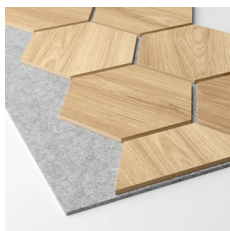

Diamond Oak,
RS Grey