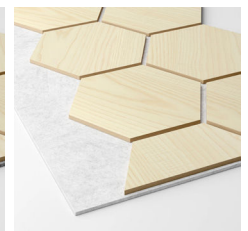

Ribbon Hexagon

Ribbon Hexagon

Ribbon Hexagon Acoustic Panels combine design, with craftsmanship beautifully crafted for a unique look and feel unlike the typical slat walls you come across. The Ribbon Hexagon panels feature a tile pattern that exudes a visually appealing geometric charm. Each tile has been carefully placed to achieve a blend of textures and spaces elevating the aesthetic, complemented by a backdrop of felt for a flawless final touch. The sophisticated design brings out the beauty of the veneer emphasizing its coating that enriches the wood grain patterns creating a robust and low maintenance surface look. Transform your space by choosing from three acoustic felt colours: white, for a touch of brightness, subtle grey tones for an elegant look or classic black hues, for timeless appeal—providing flexibility to complement any area in your home. This quality sound-absorbing panel is designed to enhance the look of Scandinavian style interiors by blending aesthetics with practical functionality without the need for constant maintenance.

Diamond Walnut,
RS Grey

Diamond Walnut,
RS White

Diamond Oak,
RS Black

Diamond Oak,
RS Grey

Diamond Oak,
RS White

Diamond Ash,
RS Black

Diamond Ash,
RS Grey

Diamond Ash,
RS White