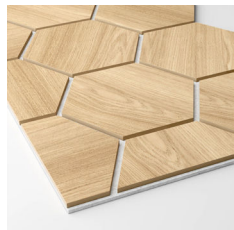

Ribbon Hexagon

Ribbon Hexagon

Ribbon Hexagon Acoustic Panels combine design, with craftsmanship beautifully crafted for a unique look and feel unlike the typical slat walls you come across. The Ribbon Hexagon panels feature a tile pattern that exudes a visually appealing geometric charm. Each tile has been carefully placed to achieve a blend of textures and spaces elevating the aesthetic, complemented by a backdrop of felt for a flawless final touch. The sophisticated design brings out the beauty of the veneer emphasizing its coating that enriches the wood grain patterns creating a robust and low maintenance surface look. Transform your space by choosing from three acoustic felt colours: white, for a touch of brightness, subtle grey tones for an elegant look or classic black hues, for timeless appeal—providing flexibility to complement any area in your home. This quality sound-absorbing panel is designed to enhance the look of Scandinavian style interiors by blending aesthetics with practical functionality without the need for constant maintenance.

Black Diamond Ash,
RS Grey

Black Diamond Ash,
RS White

Diamond Walnut,
RS Black

Diamond Walnut,
RS Grey

Diamond Walnut,
RS White

Diamond Oak,
RS Black

Diamond Oak,
RS Grey

Diamond Oak,
RS White