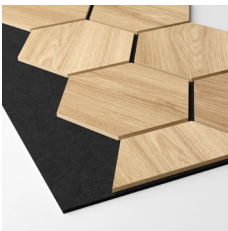

Diamond Oak,
RS Grey

Diamond Oak,
RS Black