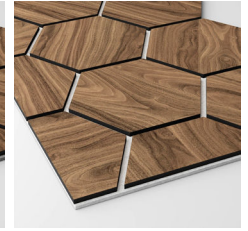

Ribbon Hexagon

Ribbon Hexagon

Ribbon Hexagon Acoustic Panels combine design, with craftsmanship beautifully crafted for a unique look and feel unlike the typical slat walls you come across. The Ribbon Hexagon panels feature a tile pattern that exudes a visually appealing geometric charm. Each tile has been carefully placed to achieve a blend of textures and spaces elevating the aesthetic, complemented by a backdrop of felt for a flawless final touch. The sophisticated design brings out the beauty of the veneer emphasizing its coating that enriches the wood grain patterns creating a robust and low maintenance surface look. Transform your space by choosing from three acoustic felt colours: white, for a touch of brightness, subtle grey tones for an elegant look or classic black hues, for timeless appeal—providing flexibility to complement any area in your home. This quality sound-absorbing panel is designed to enhance the look of Scandinavian style interiors by blending aesthetics with practical functionality without the need for constant maintenance.

Standard range:

Acoustic felt	RecoSilent B-s1,d0
Hexagons	D-s2,d0

FR (FR=Fireclass)

Acoustic felt	RecoSilent B-s1,d0
Hexagons	B-s1,d0 eller B-s2,d0
Lacquer	B-s1,d0

Prescription text at FR: Ribbon-Hexagon, Article name + FR

Black Diamond Ash,
RS Grey

Black Diamond Ash,
RS White

Diamond Walnut,
RS Black

Diamond Walnut,
RS Grey

Diamond Walnut,
RS White

Diamond Oak,
RS Black

Diamond Oak,
RS Grey

Diamond Oak,
RS White