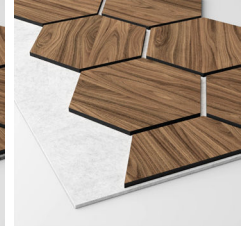

Diamond Walnut,
RS White