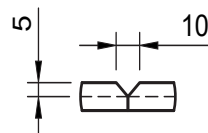

INFORMATION

Surface layer	Acoustic Felt
Acoustic felt	RecoSilent, made from over 50% recycled PET-bottles.
Thickness	9mm
Sizes	2400x600 mm eller 2960x600 mm. Sold in packs of two. Can be cut to size vertically for an additional fee
Installation	Easily glued (0.5/panel) in place.
Manufacturer	Vittaryd

SUSTAINABILITY

The products meet environmental standards and requirements for responsible supply chains. RecoSilent products contain over 50% recycled PET bottles.

PRESCRIPTION TEXT

RecoSilent Acoustic Wall Panel, ZickZack (pattern name), Tropical Blue (felt color) 2400/2960x600 mm, WallRibbon.

FIRE PROPERTIES

Akustikfilt RecoSilent B-s1,d0

CARE INSTRUCTIONS

To keep your RecoSilent Acoustic Wall Panel in good condition, simple maintenance is all that's needed. Gently vacuum the panel to remove dust, or use a lint roller. If there are stains, gently wipe the area with a damp cloth using a mild dish soap diluted with water. Dry the surface with a clean cloth and let the panel dry completely.

DEMEENSIONS