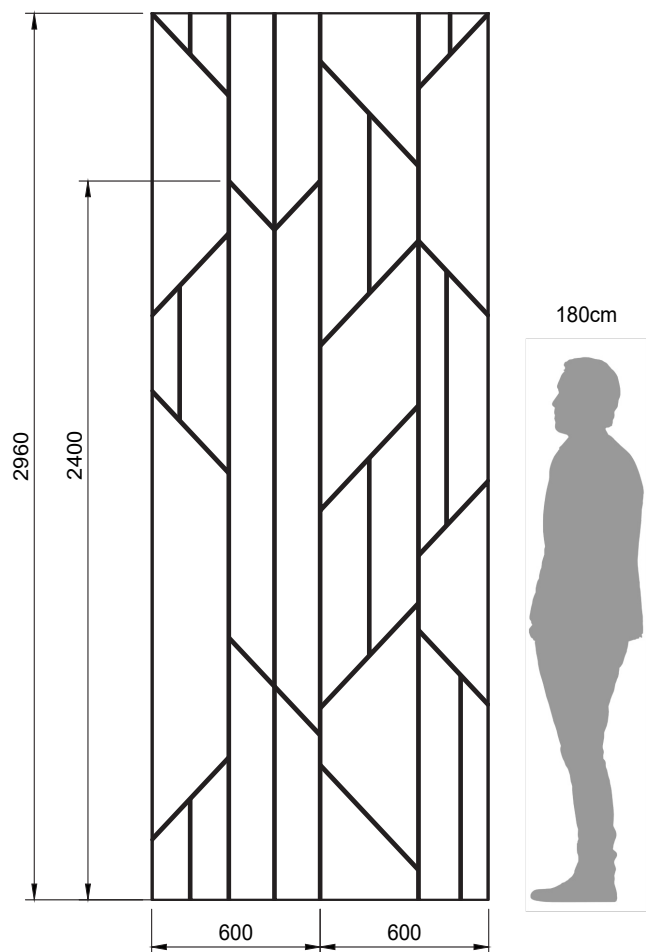

INFORMATION

Surface layer	Acoustic Felt
Acoustic felt	RecoSilent, made from over 50% recycled PET-bottles.
Thickness	9mm
Sizes	2400x600 mm eller 2960x600 mm. Sold in packs of two. Can be cut to size vertically for an additional fee
Installation	Easily glued (0.5/panel) in place.
Manufacturer	Vittaryd

SUSTAINABILITY

The products meet environmental standards and requirements for responsible supply chains. RecoSilent products contain over 50% recycled PET bottles.

PRESCRIPTION TEXT

RecoSilent Acoustic Wall Panel, ZickZack (pattern name), Tropical Blue (felt color) 2400/2960x600 mm, WallRibbon.

FIRE PROPERTIES

Akustikfilt RecoSilent B-s1,d0

CARE INSTRUCTIONS

To keep your RecoSilent Acoustic Wall Panel in good condition, simple maintenance is all that's needed. Gently vacuum the panel to remove dust, or use a lint roller. If there are stains, gently wipe the area with a damp cloth using a mild dish soap diluted with water. Dry the surface with a clean cloth and let the panel dry completely.

DEMEENSIONS