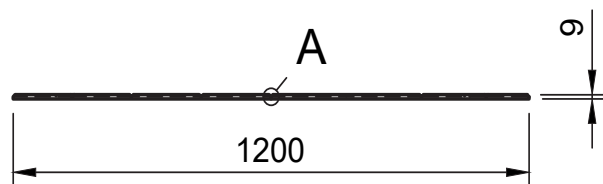

INFORMATION

Surface layer	Acoustic Felt
Acoustic felt	RecoSilent, made from over 50% recycled PET-bottles.
Thickness	9mm
Sizes	2400x600 mm eller 2960x600 mm. Sold in packs of two. Can be cut to size vertically for an additional fee
Installation	Easily glued (0.5/panel) in place.
Manufacturer	Vittaryd

SUSTAINABILITY

The products meet environmental standards and requirements for responsible supply chains. RecoSilent products contain over 50% recycled PET bottles.

PRESCRIPTION TEXT

RecoSilent Acoustic Wall Panel, ZickZack (pattern name), Tropical Blue (felt color) 2400/2960x600 mm, WallRibbon.

FIRE PROPERTIES

Akustikfilt RecoSilent B-s1,d0

CARE INSTRUCTIONS

To keep your RecoSilent Acoustic Wall Panel in good condition, simple maintenance is all that's needed. Gently vacuum the panel to remove dust, or use a lint roller. If there are stains, gently wipe the area with a damp cloth using a mild dish soap diluted with water. Dry the surface with a clean cloth and let the panel dry completely.

DEMEENSIONS